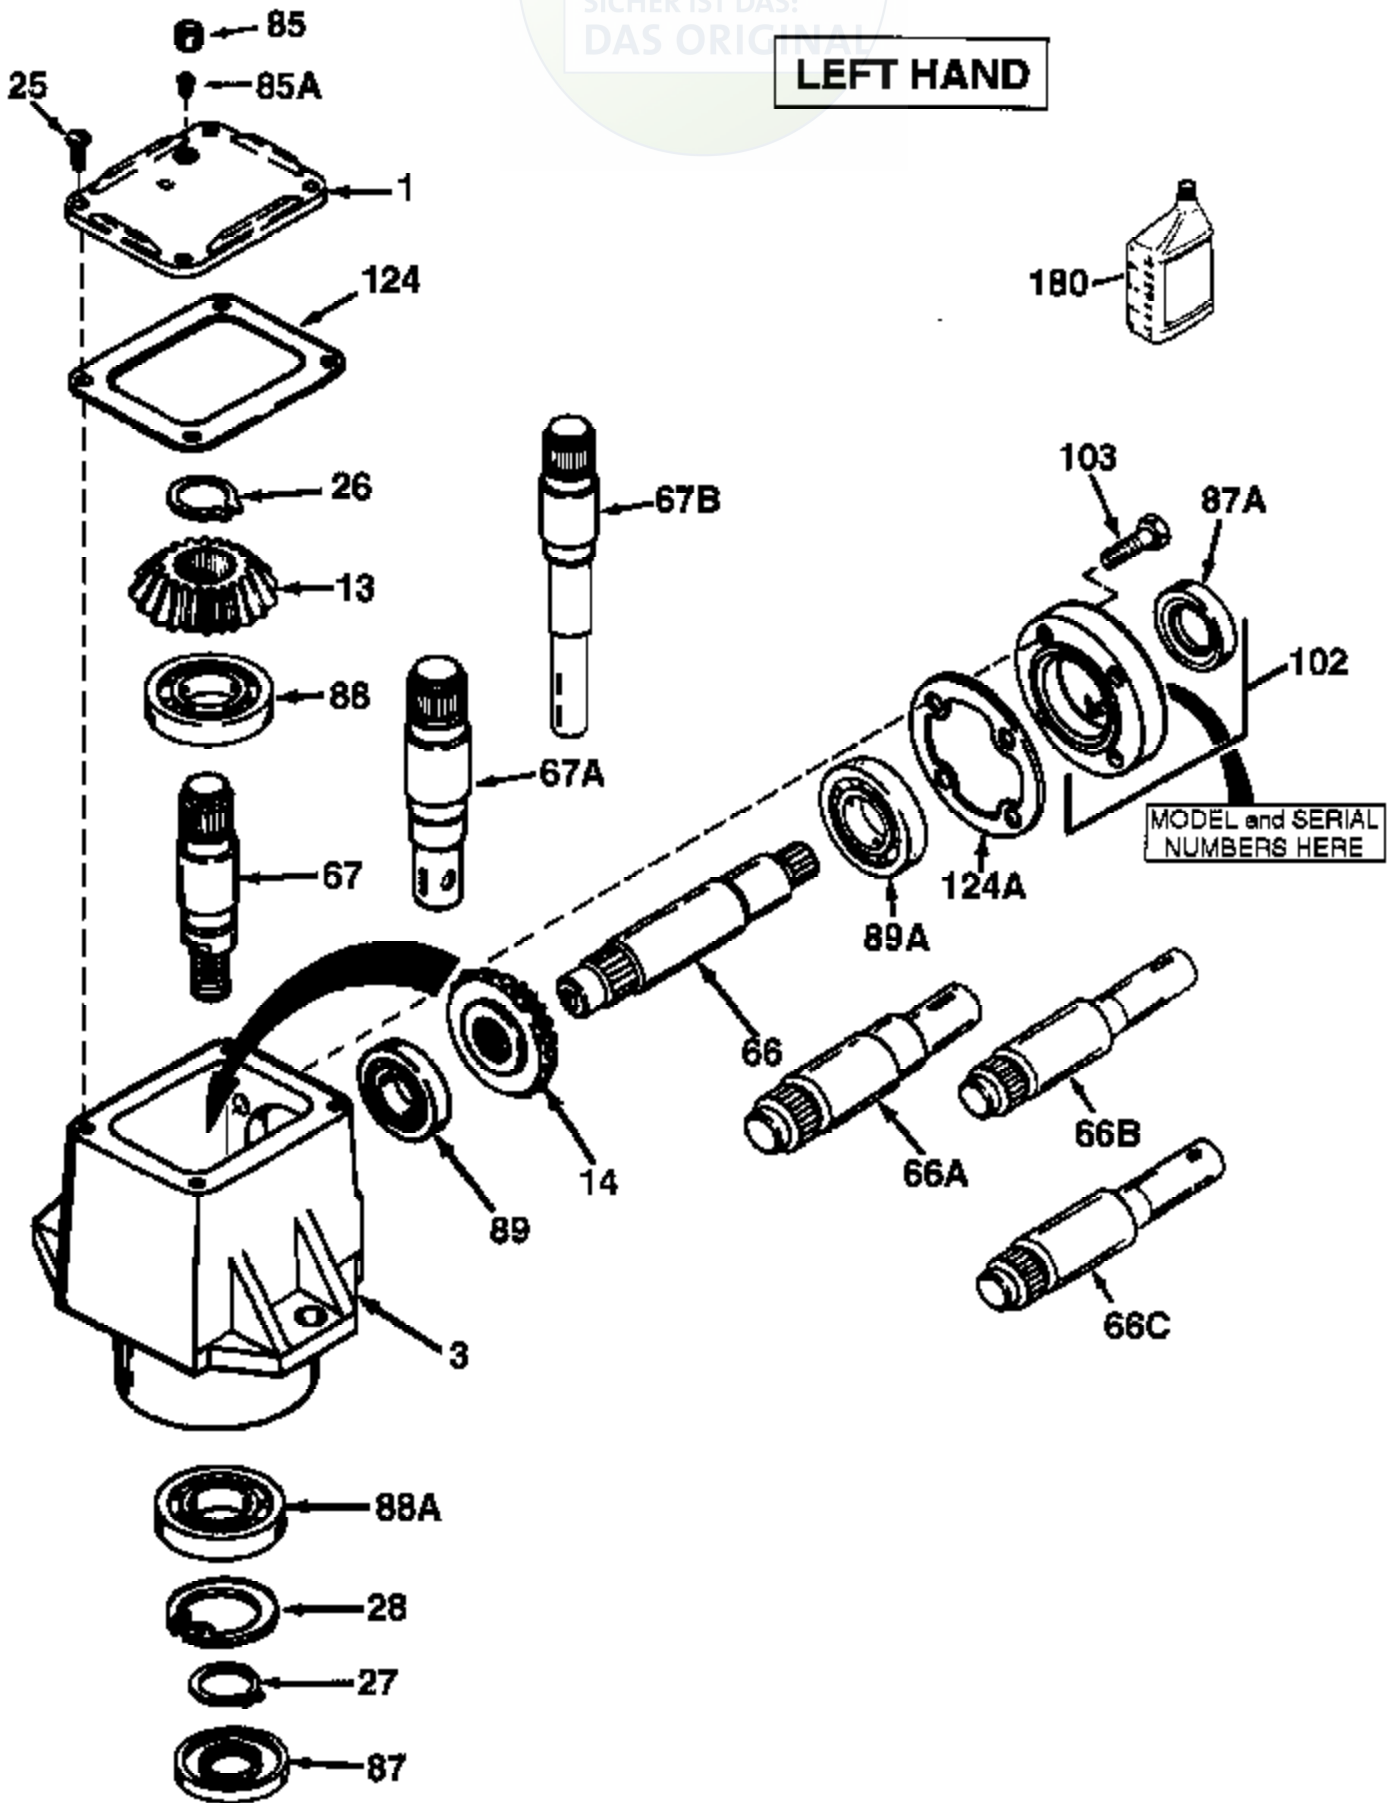

JOIST

SICHER IST DAS:
DAS ORIGINAL

LEFT HAND

Ref #	Part Number	Qty	Description
	794385		Left Hand Head Assembly (Incl. 1 thru 124A)
1	772067		Cover
3	770026A		Right Angle Drive Housing
13	778101A		Miter Gear (17 teeth) (7/8" ID)
14	778101A		Miter Gear (17 teeth) (7/8" ID)
25	792025		Screw, 10-24 x 1/2"
26	788018		Retainer Ring
27	788019		Retainer Ring
66B	776125		Input Shaft (5-7/32" long)
67B	776066		Output Shaft (4-39/64" long)
85	792039		Pipe Plug, 1/8-27 (countersunk headle ss)
87	788029		Oil Seal
87A	788031	1000-1000-014	Oil Seal
88	780034	Peerless	Ball Bearing
89	780024		Ball Bearing
102	786029		Retainer Cap & Seal (Incl. 87A & 103)
103	792026		Screw, 1/4-20 x 7/8"
124	788028		Cover Gasket
124A	788030B		Cap Gasket
180	730229A		Gear Oil 80W90